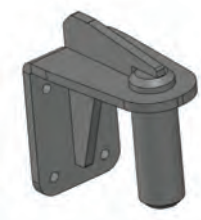

Hook K-Hartwall dolly DOS1617/1636 90°

Article number:
H0083

HA250.35.30.0.0

Hook for 30 mm. Profile For furniture trolley

Article number:
H0097

Folding Hook, diameter 16

Article number:
H0128-D16

Options T3500

Folding Hook, diameter 20

Article number:
H0128-D20

Folding Hook, diameter 25

Article number:
H0128-D25

Folding Hook, diameter 27

Article number:
H0128-D27

Folding Hook, diameter 32

Article number:
H0128-D32

Folding Hook, diameter 35

Article number:
H0128-D35

Pin drawbar Ø35 complete

Article number:
H0144

Hook locking system

Article number:
OPT0012

Electric lifting module for Hooks

Article number:
OPT0050