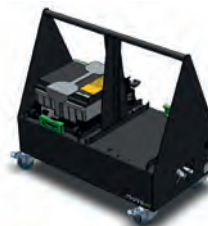

Charging station incl. 1 battery pack

Inclusive one battery pack 24V 75Ah, meant for T2500/T3500

Article number:
OPT0071