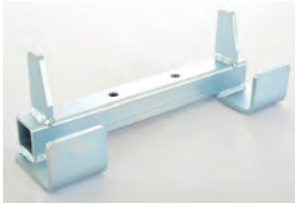

Options T3500

HA270.43.40.0.0

Fronthook for 40mm. profile. Hartwall Pallet-Trolley (DOS1870)

Article number:
H0003