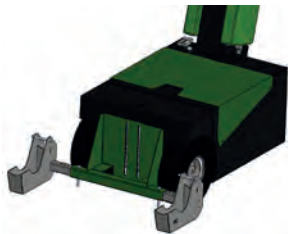

Adaptor for loggagetrolleys (90°)

adjustable in width

Article number:
OPT0327