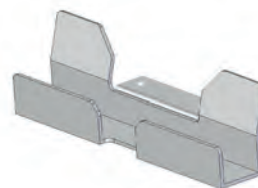

HA250.35.30.0.0

Hook for 30 mm. Profile For furniture trolley

Article number:
H0097