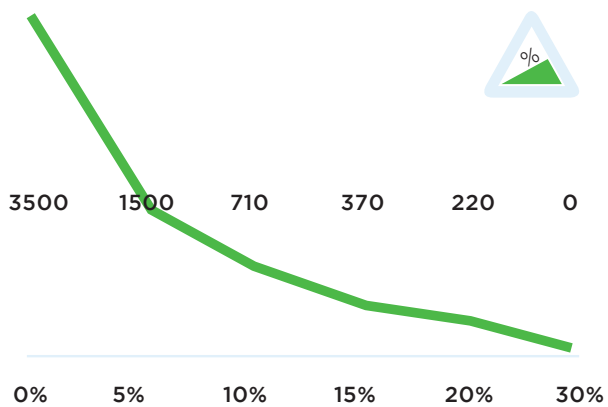

Pulling power T3500 (in kg)

*Measured with a trolley with 2 swivelwheels and 2 fixed castors. Wheel diameter: 160mm