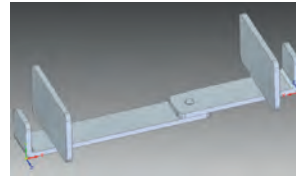

Coupling jaw 20mm

Article number:
K0027