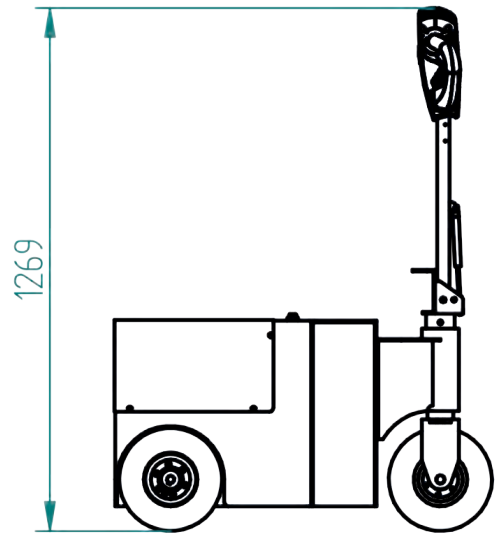

Specifications T3500

Frame	Steel, powder coated
Drive	24V DC, 600W, 100 rpm
Weight	300 kg
Weight trailer	3500 kg
Battery	Built in, 24V, 75Ah
Speed	Max. 4,7 km/h
Drive wheels	Full rubber $\varnothing 250 \times 80$ mm
Width	511mm
Length	915mm
Adze height	750-1269 mm (variable)
Folded	N/A
Noise level	68,5 dB
To use from	-40 °C / 70 °C
Protection class	Machine IP44

Dimensions T3500

Pulling power T3500 (in kg)

*Measured with a trolley with 2 swivelwheels and 2 fixed castors. Wheel diameter: 160mm

Standard T3500

Standard parts T3500

Battery 12V-80A

Item number:
M2102

Battery charger 24V 10A
AGM external ind

Item number:
M2134

Full-rubber drive wheel,
black Ø250mm

Dimensions Ø250 x 80 mm

Item number:
M0248

Adjustable tillerhead

Item number:
Standardpart 1

Safety switch

Item number:
Standardpart 2