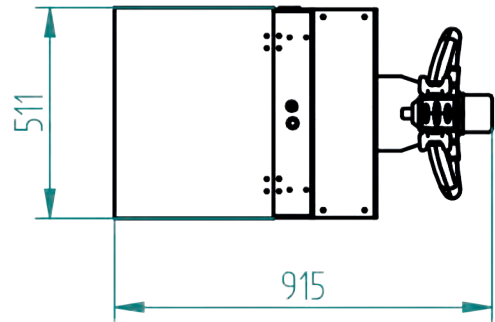

Specifications T3500

Frame	Steel, powder coated
Drive	24V DC, 600W, 100 rpm
Weight	300 kg
Weight trailer	3500 kg
Battery	Built in, 24V, 75Ah
Speed	Max. 4,7 km/h
Drive wheels	Full rubber $\varnothing 250 \times 80$ mm
Width	511mm
Length	915mm
Adze height	750-1269 mm (variable)
Folded	N/A
Noise level	68,5 dB
To use from	-40 °C / 70 °C
Protection class	Machine IP44

Dimensions T3500

Pulling power T3500 (in kg)

*Measured with a trolley with 2 swivelwheels and 2 fixed castors. Wheel diameter: 160mm

Standard T3500

Standard parts T3500

Battery 12V-80A

Item number:
M2102

Battery charger 24V 10A
AGM external ind

Item number:
M2134

Full-rubber drive wheel,
black Ø250mm

Dimensions Ø250 x 80 mm

Item number:
M0248

Adjustable tillerhead

Item number:
Standardpart 1

Safety switch

Item number:
Standardpart 2