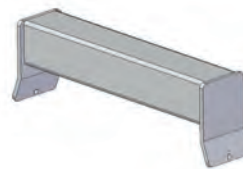

Coupling trolleys side R28

Article number:
K0028

Coupling Open Front-Closed Backside

Article number:
K0030

Welding part for trolley's

Profile 50x50mm.

Article number:
OPT0032

Bolt-on part for Trolley's