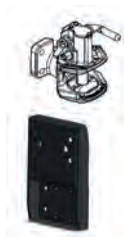

Options T3500

HA270.43.40.0.0

Fronthook for 40mm. profile. Hartwall Pallet-Trolley (DOS1870)

Article number:
H0003

HA250.43.35.0.0

Front hook 40mm. profile

Article number:
H0051

HD370.73.35.0.40

Fronthook for 70mm. profile (Flower container)

Article number:
H0055

HA245.142.35.0.0

Fronthook for 140mm. profile (wooden trolley)

Article number:
H0057

Trailer coupling with frame pin Ø25mm

Article number:
H0062

HA250.23.27.0.0

Fronthook for 20mm. profile

Article number:
H0067

HB245.60.45.30.0

Fronthook for FEIL plastic floor trolley

Article number:
H0092

HA250.28.30.0.0

Fronthook for 25mm. profile