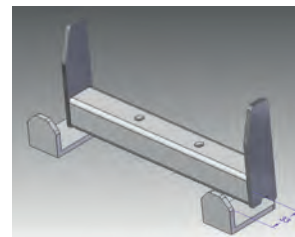

HA250.33.30.0.0

Fronthook for 30mm. profile

Article number:
H0095